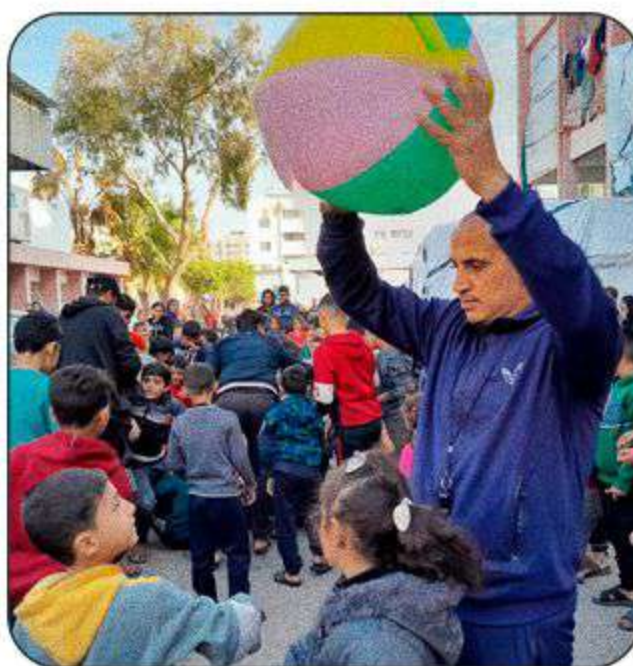

FLASH UPDATE #5

MA'AN's Emergency Psychological first aid interventions

25th -30th November, 2023

MA'AN with the support from UNICEF continues to implement recreational activities as part of our psychological first aid interventions to support the wellbeing of these children Sheltering in UNRWA and governmental schools that are located in Khan Youins, Rafah and the Middle area of the Gaza Strip.

2nd of November -4th of December , 2023

MA'AN with the support from UNICEF continues to implement recreational activities as part of psychosocial support to support the wellbeing of these children sheltering in governmental schools located in Dier Al Balah, Khan Younis Rafah and the Middle Area of the Gaza Strip.